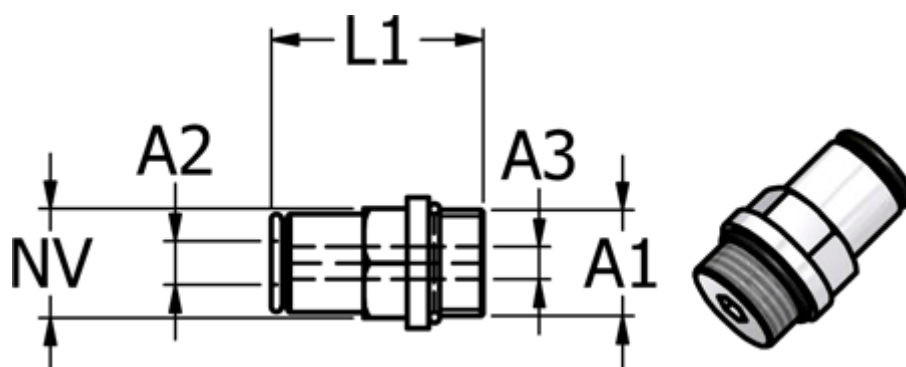

Data Sheet

Article number: 5867450148

Description: Metal fitting 745.014-8, Ø8 - G 1/4"
Push-in lige union

Measures

Ext. hose diameter A1	= 8
Hexagon A3	= 6
L1	= 24.4
NV	= 14
Thread A2	= G 1/4"